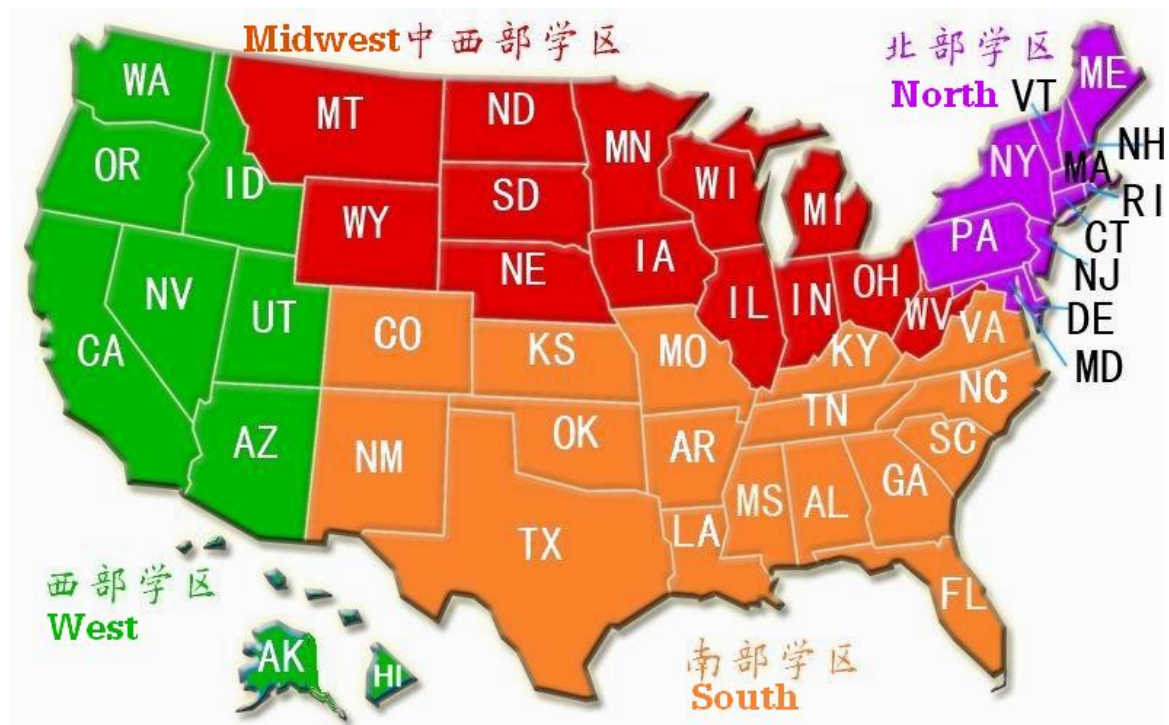

2014USNews Most Students Over Age 25

2014 美国大学 25 岁以上学生比例排名

Not all students set out for college immediately after high school graduation. Some enlist in the military, spend time in the work force or take time off to travel the world. For those who choose to go to college later in life, having classmates who reflect their age, interests and experiences can help ease the transition from the "real world" to the world of an undergraduate student. Of the colleges and universities that are part of the current U.S. News Best Colleges rankings, the schools on this list had the highest percentage of undergraduate students over the age of 25 in the 2012-2013 academic year.

| School | Students 25 and older |
|--|-----------------------|
| Excelsior College Albany, NY | 94% |
| Charter Oak State College New Britain, CT | 89% |
| Thomas Edison State College Trenton, NJ | 88% |
| SUNY Empire State College Saratoga Springs, NY | 86% |
| University of Maryland–University College Adelphi, MD | 84% |
| Mid-Continent University Mayfield, KY | 83% |
| American Public University System Charles Town, WV | 80% |
| Jones International University Centennial, CO | 80% |
| Potomac College Washington, DC | 80% |
| Peirce College | 79% |