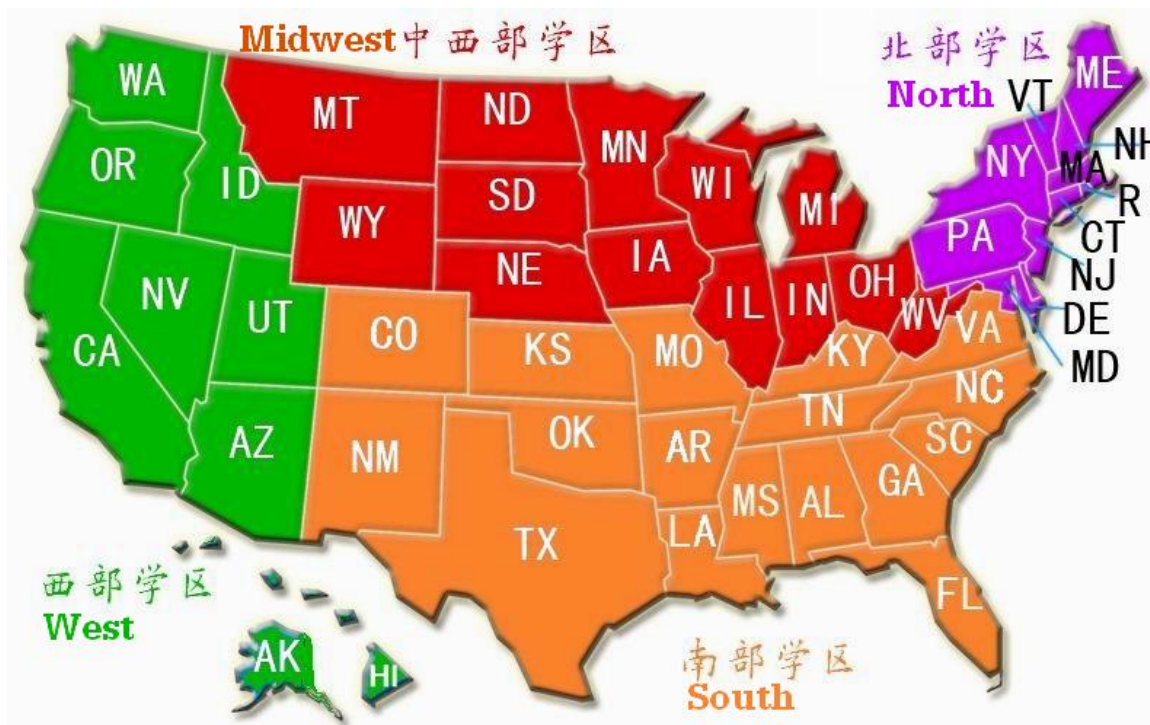

2014 US News Most Campus Commuters

2014 美国大学走读生比例排名

《美国新闻与世界报道》(U.S. News & World Report)于 2013 年 9 月 10 号发布了 2014 年度美国大学排行榜，中广国际教育第一时间整理分享给申请 2014 美国大学的学生和家长们参考。

Sharing a shoebox-sized dorm room with a relative stranger is not part of the college experience for all students. At a few of the universities on this list, commuting is the only option, as some urban schools and several rural schools don't offer on-campus housing. Students at many of the other schools listed below may opt to live at home and avoid costly room and board fees or share off-campus housing for a little more space and independence. These colleges reported the highest percentage of their students who were commuters for the 2012-2013 academic year.

School	Students who live off-campus
American Public University System Charles Town, WV	100%
Art Center College of Design Pasadena, CA	100%
Bluefield State College Bluefield, WV	100%
Calumet College of St. Joseph Whiting, IN	100%
Charter Oak State College New Britain, CT	100%
CUNY-Baruch College New York, NY	100%
CUNY-Brooklyn College Brooklyn, NY	100%
CUNY-College of Staten Island Staten Island, NY	100%