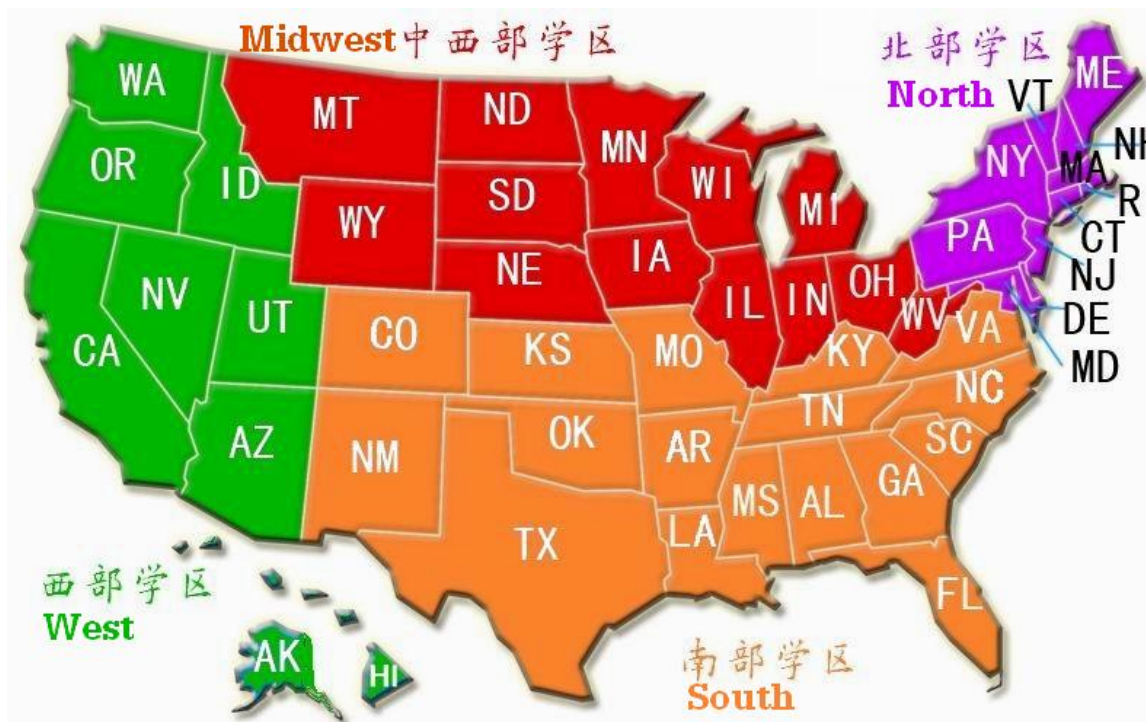

2014USNews Economic Diversity National Liberal Arts Colleges

2014 美国接受佩尔助学金比例文理学院排名

《美国新闻与世界报道》(U.S. News & World Report)于 2013 年 9 月 10 号发布了 2014 年度美国大学排行榜，中广国际教育第一时间整理分享给申请 2014 美国大学的学生和家长们参考。

佩尔助学金是美国联邦助学金最常见的三类联邦助学金(Federal Student Aid)之一。是对于在合格的高等院校注册上学的学生支付学校开销方面提供的财务支援，是无需偿还的助学金。佩尔助学金是美国联邦政府对本土学生低收入阶层的助学金计划，这些政策也使美国人有能力支付上大学的费用，以使美国经济更加强大，更有竞争力。

Economic diversity has received growing attention in higher education, particularly at elite schools that haven't traditionally enrolled large numbers of low-income students or students from low-income families. This table shows the percentage of undergraduates receiving federal Pell Grants for low-income students.

The proportion of students on Pell Grants, which are most often given to undergrads with family incomes under \$20,000, isn't a perfect measure of an institution's efforts to achieve economic diversity: A college might enroll a large number of students just above the Pell cutoff, for instance, and percentages at public universities may reflect the wide variation from state to state in the number of qualified low-income students.