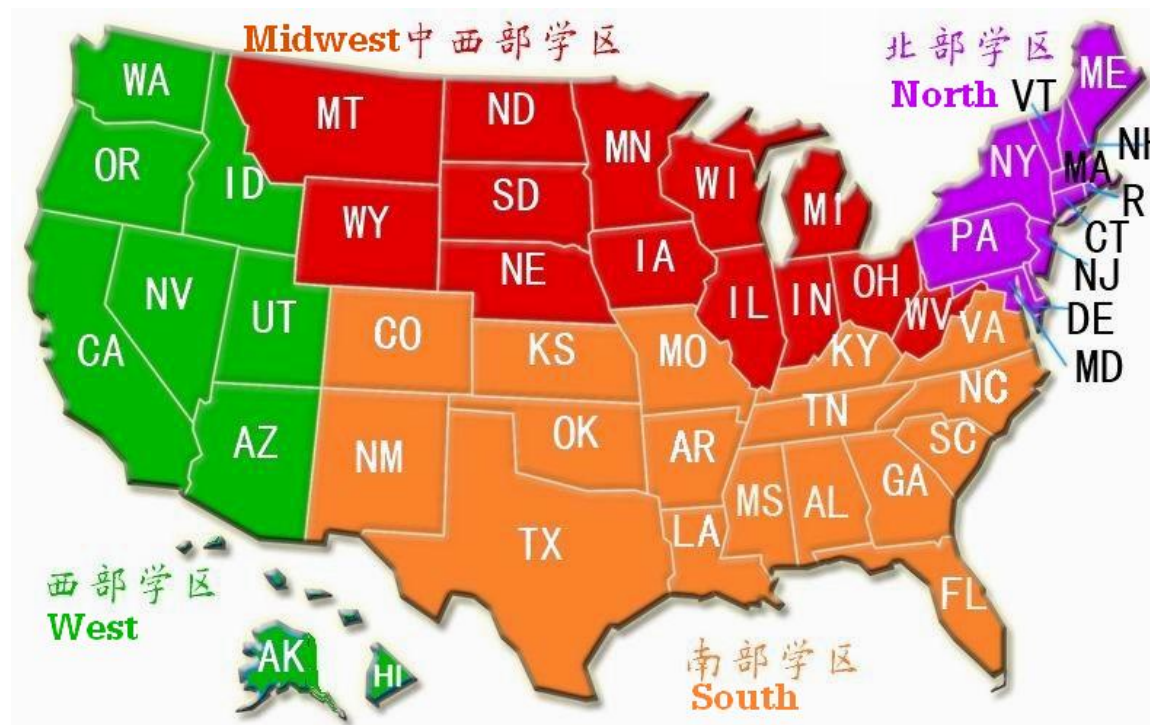

2014 US News Most Transfer Students

2014 美国最多转校生院校排名

《美国新闻与世界报道》(U.S. News & World Report)于 2013 年 9 月 10 号发布了 2014 年度美国大学排行榜，中广国际教育第一时间整理分享给申请 2014 美国大学的学生和家长们参考。

Students transfer colleges for a number of reasons. Some change majors and move to a school that better suits their new path. Others start at a two-year college before transferring to finish their degree at a four-year college or university. Even if a first choice college simply wasn't the right fit, students can take heart in knowing they're not alone. As the schools on this list demonstrated based on the number of transfers enrolling in fall 2012, thousands of students transfer schools every year.

| School | New transfer students enrolled for Fall 2012 |
|--|--|
| DeVry University Downers Grove, IL | 13,210 |
| Excelsior College Albany, NY | 10,134 |
| University of Texas–Arlington Arlington, TX | 8,649 |
| Arizona State University Tempe, AZ | 7,228 |
| University of Central Florida Orlando, FL | 6,110 |
| American Public University System Charles Town, WV | 5,583 |
| California State University–Fullerton Fullerton, CA | 4,343 |
| University of Houston Houston, TX | 4,299 |