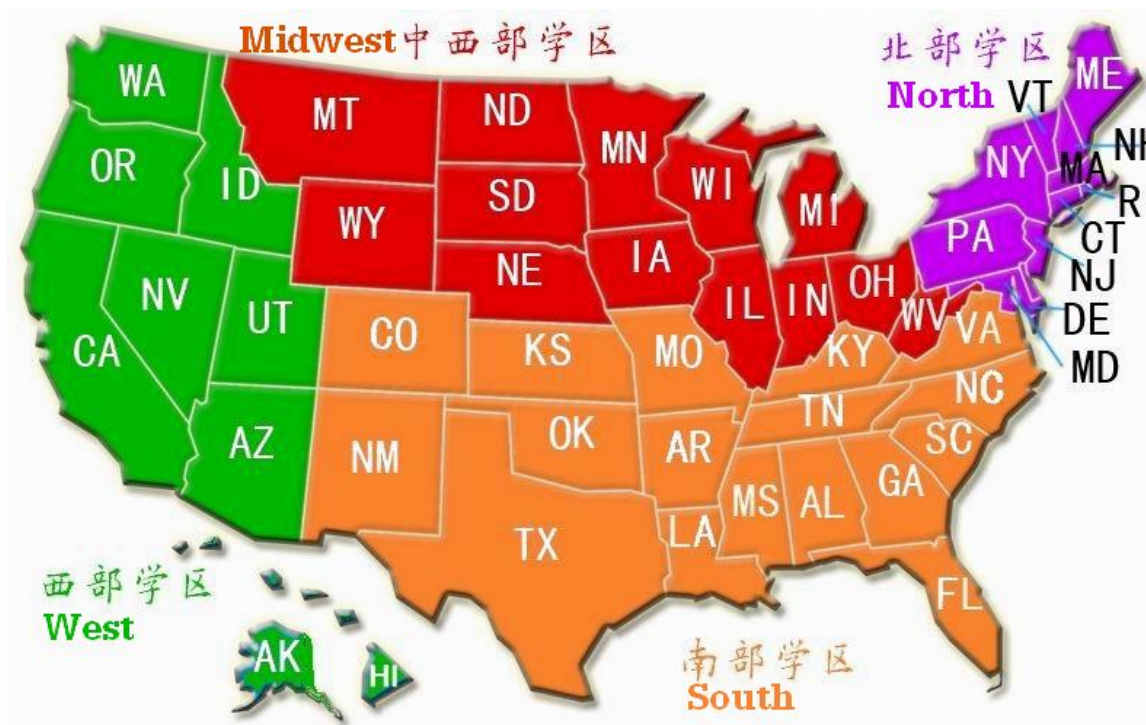

2014USNews High School Counselor Rankings National Universities

2014 美国最受高中升学顾问推荐的大学

《美国新闻与世界报道》(U.S. News & World Report)于 2013 年 9 月 10 号发布了 2014 年度美国大学排行榜，中广国际教育第一时间整理分享给申请 2014 美国大学的学生和家长们参考。

In spring 2013, we asked guidance counselors from a nationwide sampling of public high schools in the 2013 U.S. News [Best High Schools](#) rankings that were gold, silver or bronze medal winners, as well as from the largest private independent schools nationwide, to tell us which National Universities and National Liberal Arts Colleges they think offer the best undergraduate education to their students. They rated the universities on a scale of 1 to 5 (with 5 being the top score) or marked "don't know" if they were unfamiliar with that particular college. The two most recent years of survey results, from spring 2012 and spring 2013, were averaged to compute the high school counselor reputation score used in this ranking.

Rank	School	High school counselor score (out of 5)
#1	Cornell University Ithaca, NY	4.9
#1	Harvard University Cambridge, MA	4.9
#1	Massachusetts Institute of Technology Cambridge, MA	4.9
#1	Princeton University Princeton, NJ	4.9
#1	Stanford University Stanford, CA	4.9
#1	Yale University New Haven, CT	4.9
#7	Brown University Providence, RI	4.8
#7	Columbia University	4.8