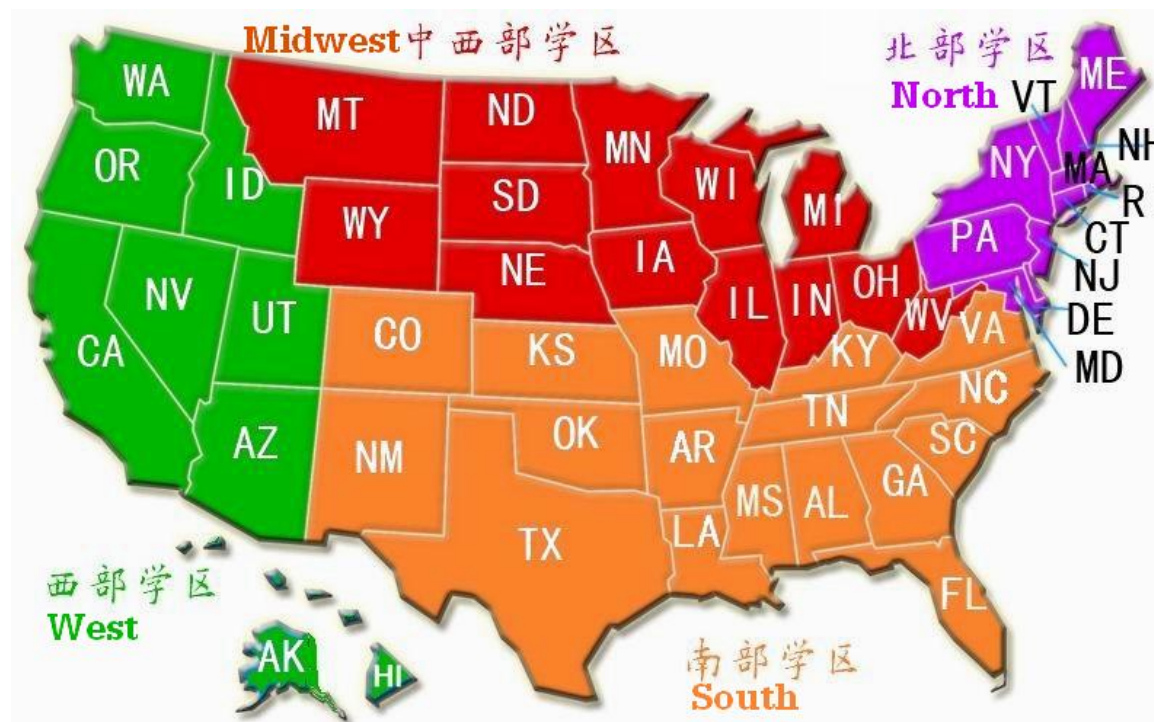

## 2014 US News Top 100 - Lowest Acceptance Rates

# 2014 美国大学最低录取率 Top100

《美国新闻与世界报道》(U.S. News & World Report)于 2013 年 9 月 10 号发布了 2014 年度美国大学排行榜，中广国际教育第一时间整理分享给申请 2014 美国大学的学生和家长们参考。

Many students aspire for admission to a prestigious college or university, but the supply of open seats often does not meet the demand from applicants. Earning admission to the schools on this list can be especially difficult. With the lowest acceptance rates among all undergraduate institutions surveyed by U.S. News, regardless of ranking category, the 100 colleges and universities listed here are among the most selective, based on the fall 2012 entering class.