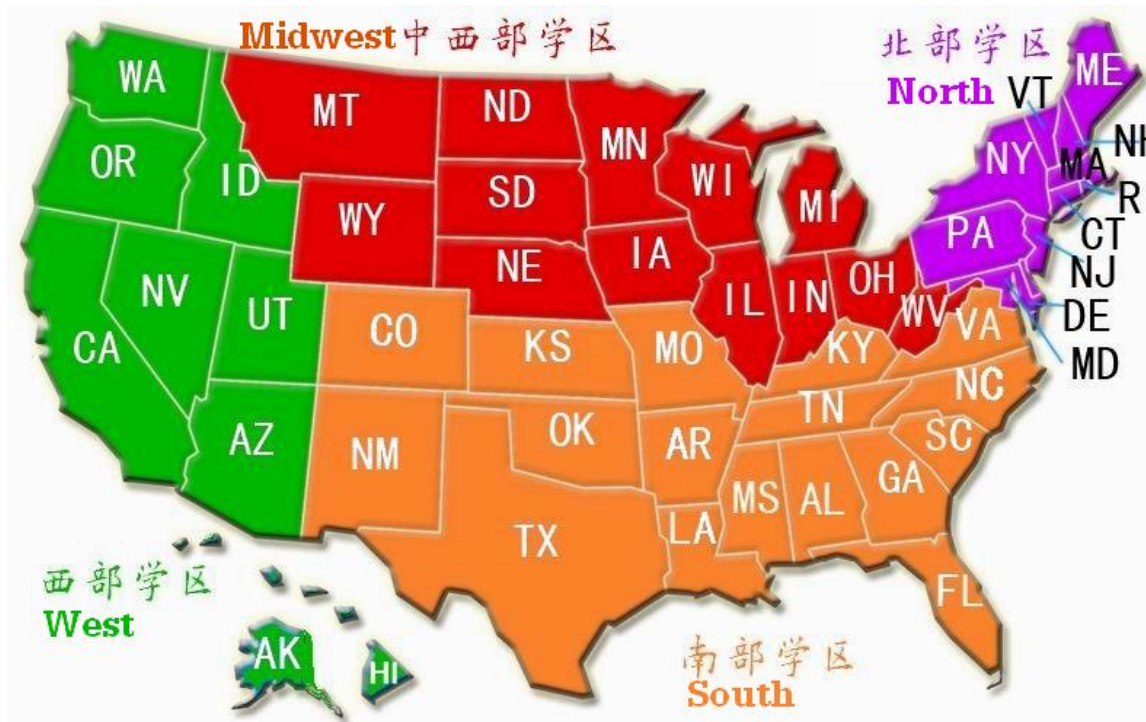

2014 US News Economic Diversity National Universities

2014 美国接受佩尔助学金比例大学排名

《美国新闻与世界报道》(U.S. News & World Report)于 2013 年 9 月 10 号发布了 2014 年度美国大学排行榜，中广国际教育第一时间整理分享给申请 2014 美国大学的学生和家长们参考。

佩尔助学金是美国联邦助学金最常见的三类联邦助学金(Federal Student Aid)之一。是对于在合格的高等院校注册上学的学生支付学校开销方面提供的财务支援，是无需偿还的助学金。佩尔助学金是美国联邦政府对本土学生低收入阶层的助学金计划，这些政策也使美国人有能力支付上大学的费用，以使美国经济更加强大，更有竞争力。

Economic diversity has received growing attention in higher education, particularly at elite schools that haven't traditionally enrolled large numbers of low-income students or students from low-income families. This table shows the percentage of undergraduates receiving federal Pell Grants for low-income students.

The proportion of students on Pell Grants, which are most often given to undergrads with family incomes under \$20,000, isn't a perfect measure of an institution's efforts to achieve economic diversity: A college might enroll a large number of students just above the Pell cutoff, for instance, and percentages at public universities may reflect the wide variation from state to state in the number of qualified low-income students.

School	Percent of undergraduates receiving Pell Grants:
Dartmouth College Hanover, NH	15%
Vanderbilt University Nashville, TN	15%
Boston College Chestnut Hill, MA	15%
Duke University Durham, NC	14%
Catholic University of America Washington, DC	14%
Lehigh University Bethlehem, PA	14%
George Washington University Washington, DC	14%
Yale University New Haven, CT	14%
Georgetown University Washington, DC	14%
University of Dayton Dayton, OH	14%
Johns Hopkins University Baltimore, MD	14%
Carnegie Mellon University Pittsburgh, PA	13%
University of Delaware Newark, DE	13%
University of Virginia Charlottesville, VA	13%
College of William and Mary Williamsburg, VA	12%
Wake Forest University Winston-Salem, NC	12%
Tufts University Medford, MA	12%
Princeton University Princeton, NJ	12%